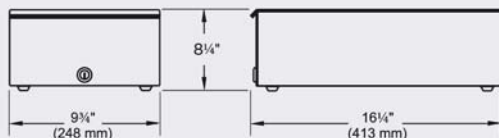

AGP-0500 Series Lock Box

FEATURES

Fee Computer:

- PC-based operation for advanced functionality and user friendliness
- Automatic ticket read or manual key-in of transactions
- Calculates parking fees to a maximum of one year
- 8 standard rate structures and 20 manually selected event rate structures
- Payment accepted by cash, credit card, check, and store discount coupons
- Handles two separate currency types and cash drawers
- One cash drawer included
- Comprehensive management reports available on demand
- Provides ticket tracking and alarms
- On-line operation for a complete parking system
- Maintenance-free thermal printer with customizable receipts
- Audited barrier gate control
- Arming function

Validator:

- Manual — AGP-0505 Slip Printer
- Auto — AGP-5600 Mag-stripe Ticket Reader/Validator

SPECIFICATIONS

COMPLIANCE

CISP (Cardholder Information Security Program) compliant, validated by VISA.

ELECTRICAL

100/120V AC, 50/60 Hz

220/240V AC, 50/60 Hz

ENVIRONMENT

Temperature: 41°F ~104°F (5°C ~ 40°C)

Humidity: 35% ~ 85% (non-condensing)

AGP-5200 SERIES FEE COMPUTER

Includes one cash drawer

Dimensions: 17-1/4"H x 18-7/8"W x 19-3/4"D (43.9 cm x 47.8 cm x 50 cm)

Weight: 49-1/2 lbs. (22 kg) with cash drawer
25-1/4 lbs. (11 kg) without cash drawer

Finish (Standard): Black computer
Black with metallic silver cash drawer

Keyboard: 5 x 8 matrix, alphanumeric keypad 10 function keys

Display: 10.4" active matrix LCD color monitor

Clock: PC real-time clock, 7-year internal clock retention

AGP-5600 SERIES READER/VALIDATOR

Dimensions: 9-1/2"H x 9-3/4"W x 16"D (24 cm x 25 cm x 41 cm)

Weight: 20 lbs. (9 kg)

Access: Hinged, lockable top cover for access to top mechanism and communications connections. Removable base housing for access to bottom mechanism.

Finish: Black housing
Grey polyethylene top cover

AGP-0500 LOCK BOX

Dimensions: 8-1/4"H x 9-3/4"W x 16-1/4"D (21 cm x 25 cm x 41.275 cm)

Weight: 12 lbs. (5.5 kg)

Access: Secure keyed drawer

Finish (Standard): Black housing

MODELS AVAILABLE

- Standard 120V model
- Dial-up credit card model

OPTIONAL

- LPI
- Dial-up credit card
- AmanoCharge
- AmanoCharge/LPI

Manufactured by Amano Cincinnati, Inc.'s Ohio factory, an ISO 9001:2000 registered facility. Specifications are approximate and are subject to change without notice. UL approval does not apply to 220/240V AC, 50/60 Hz

REPRESENTED BY:

AMANO McGANN®

Corporate Headquarters 651 Taft Street NE, Minneapolis, MN 55413
Tel: (612) 331-2020 www.amanomcgann.com