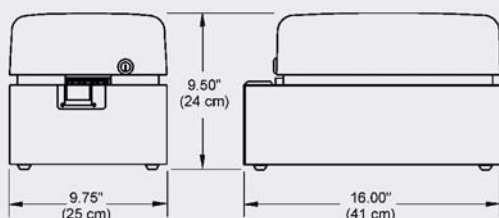

AGP-5600 Series Reader/Validator